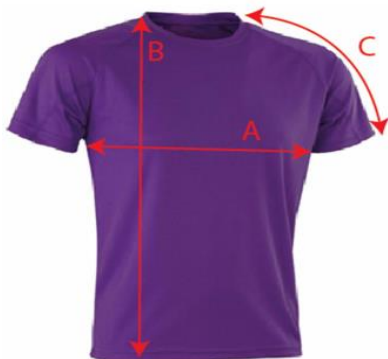

Sportshirt aircool

1  wit	2  zwart	3  grijs	4  navy	5  royal
6  ocean blue	7  paars	8  rood	9  oranje	10  super pink
11  donker groen	12  fluor groen	13  fluor oranje	14  fluor geel	15  fluor pink

Maattabel

Maten

2XS, XS, S, M, L, XL, 2XL, 3XL, 4XL, 5XL

Measures in Cms

TO FIT APPROX CHEST SIZE	SIZE	2XS	XS	S	M	L	XL	2XL	3XL	4XL	5XL	TOL +/-
	UK Inches	32"	35"	38"	40"	43"	46"	48"	50"	52"	54"	
	EURO Cms	81	89	97	102	109	117	122	127	132	137	
A	CHEST AT UNDERARM - MAKE SURE GARMENT LAYS FLAT/SMOOTH	42	45	48.5	52	56	60	64	68	72	76	1
B	FRONT LENGTH FROM SIDE NECK	64	66	68	70	73	76	79	81	83	85	1
C	SLEEVE LENGTH TAKEN FROM SIDE NECK SEAM	31.5	33	34	36	38	40	41	42	42.5	43	1